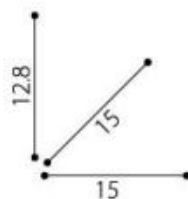

## Solar Light

ITEM NO: TW0155  
Net Weight: 616g