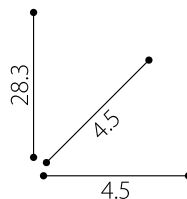

Solar Light

ITEM NO: SL1293F
Net Weight: 64g