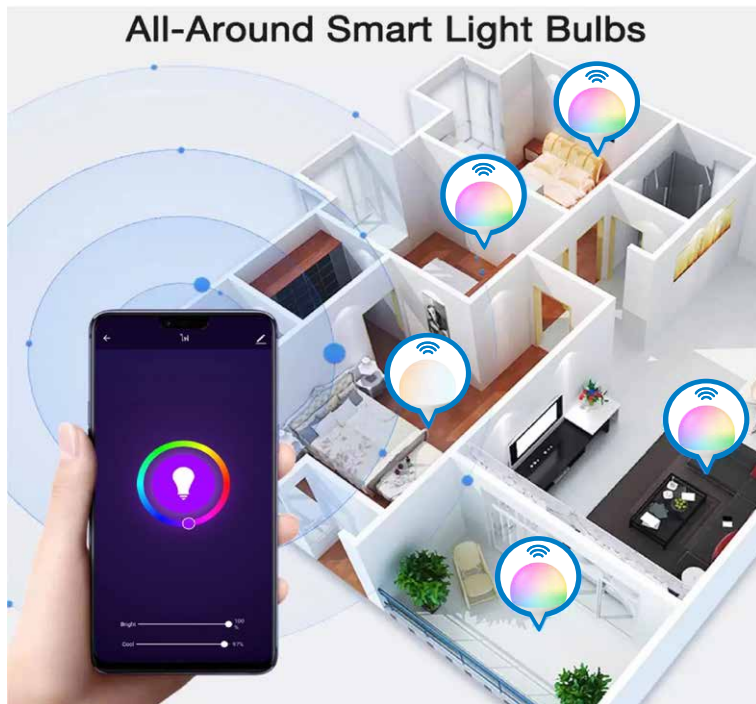

# LED Smart Bulbs

Customized packaging (Ordinary to Luxurious),  
meet various market need

Wi-Fi

Group Control

app dimmable

Voice Control

Model	Power	Dimension	Input	Lumens	CRI	PF	Material	Basement
SY-G45S-WF-RGBCW	5.5W	Φ45x90mm	220-240V	10-470lm	>80	>0.5	PBT+PC	E14/E27