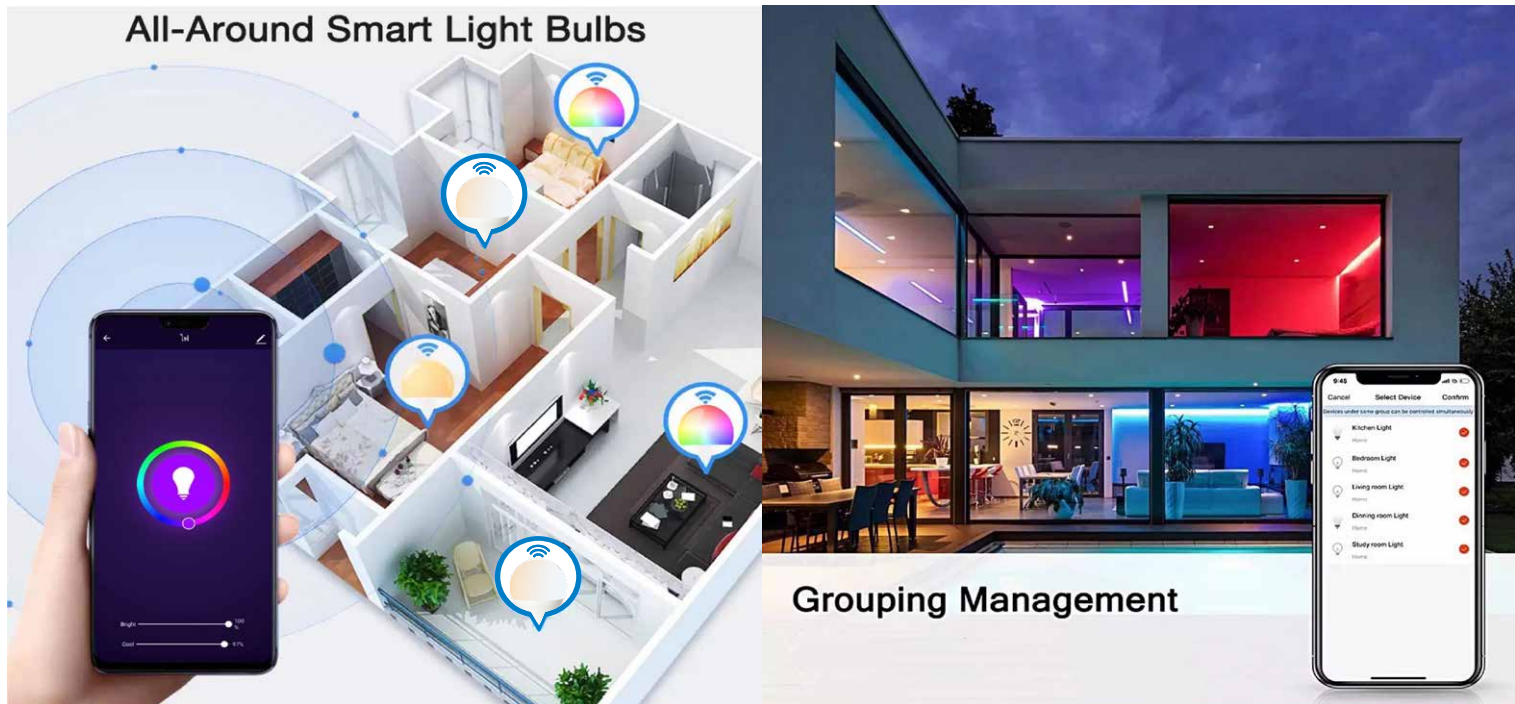

# LED Smart Bulbs

**Customized packaging(Ordinary to Luxurious),  
meet various market need**

Wi-Fi

Group Control

app dimmable

Voice Control

Model	Power	Dimension	Input	Lumens	CRI	PF	Material	Basement
SY-A60S-WF-CW	9W	Φ60x122mm	220-240V	10-806lm	>80	>0.5	PBT+PC	E27/B22